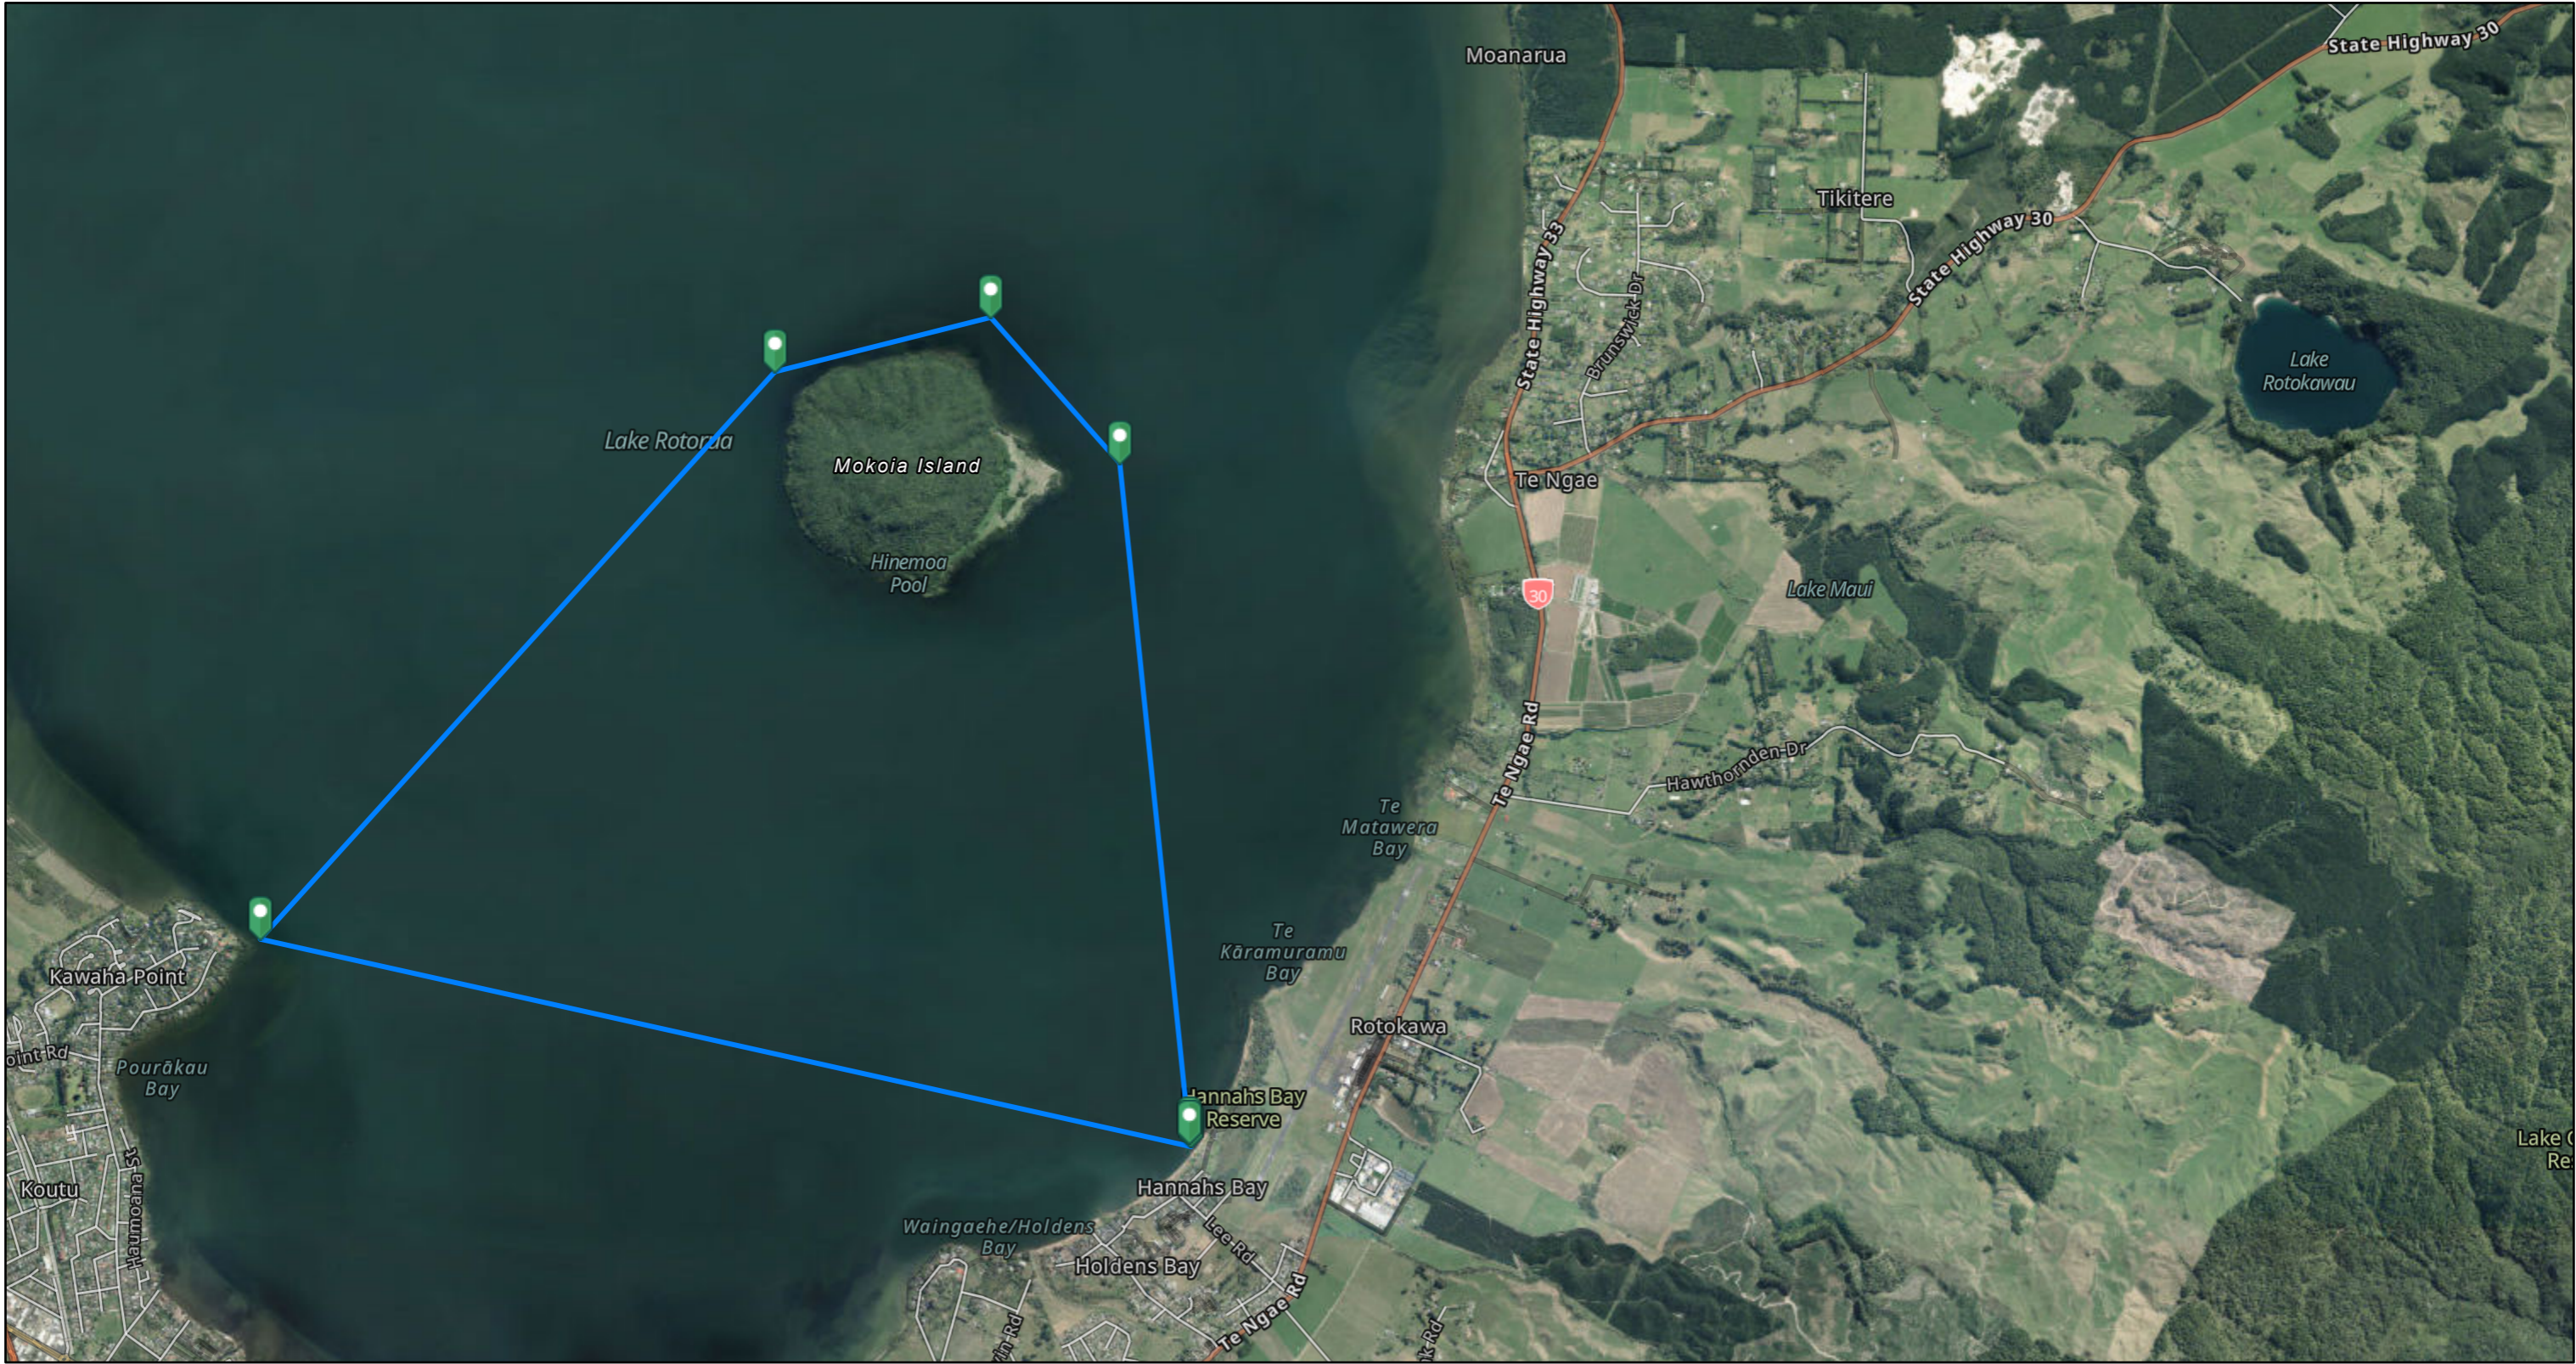

Rotohoe 3 16km Course

15/05/2023, 2:45:27 pm

1:36,112

Eagle Technology, LINZ, StatsNZ, NIWA, Natural Earth, © OpenStreetMap contributors., Eagle Technology, Land Information New Zealand, GEBCO, Community maps contributors